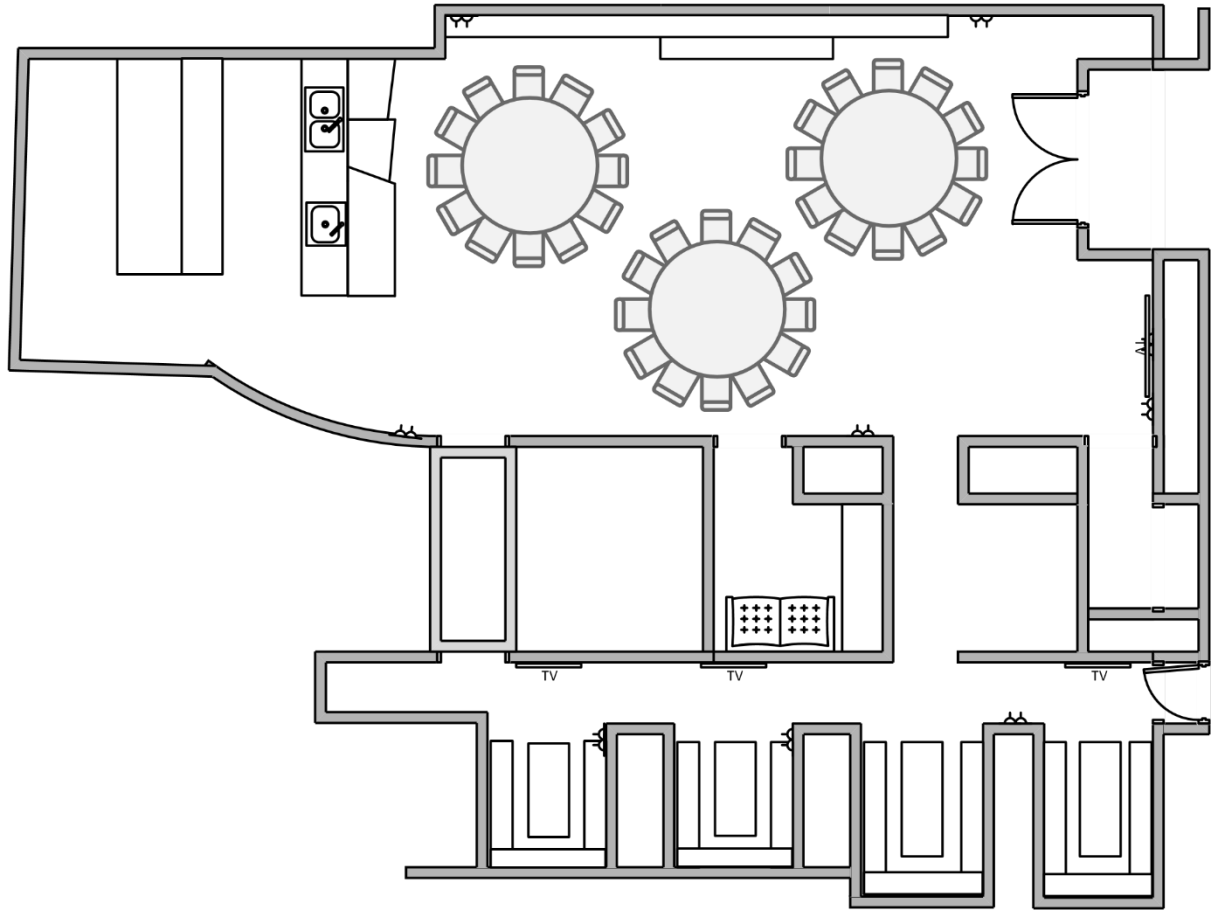

Abbey Hotel

BATH

Igloo

Theatre Style (with front projection)

Capacity: max 56

Drawing scale: 1:100

Features:

⌋ Double 13 amp

Igloo

6ft round tables

Capacity: max 36

Drawing scale: 1:100

Features:

 Double 13 amp