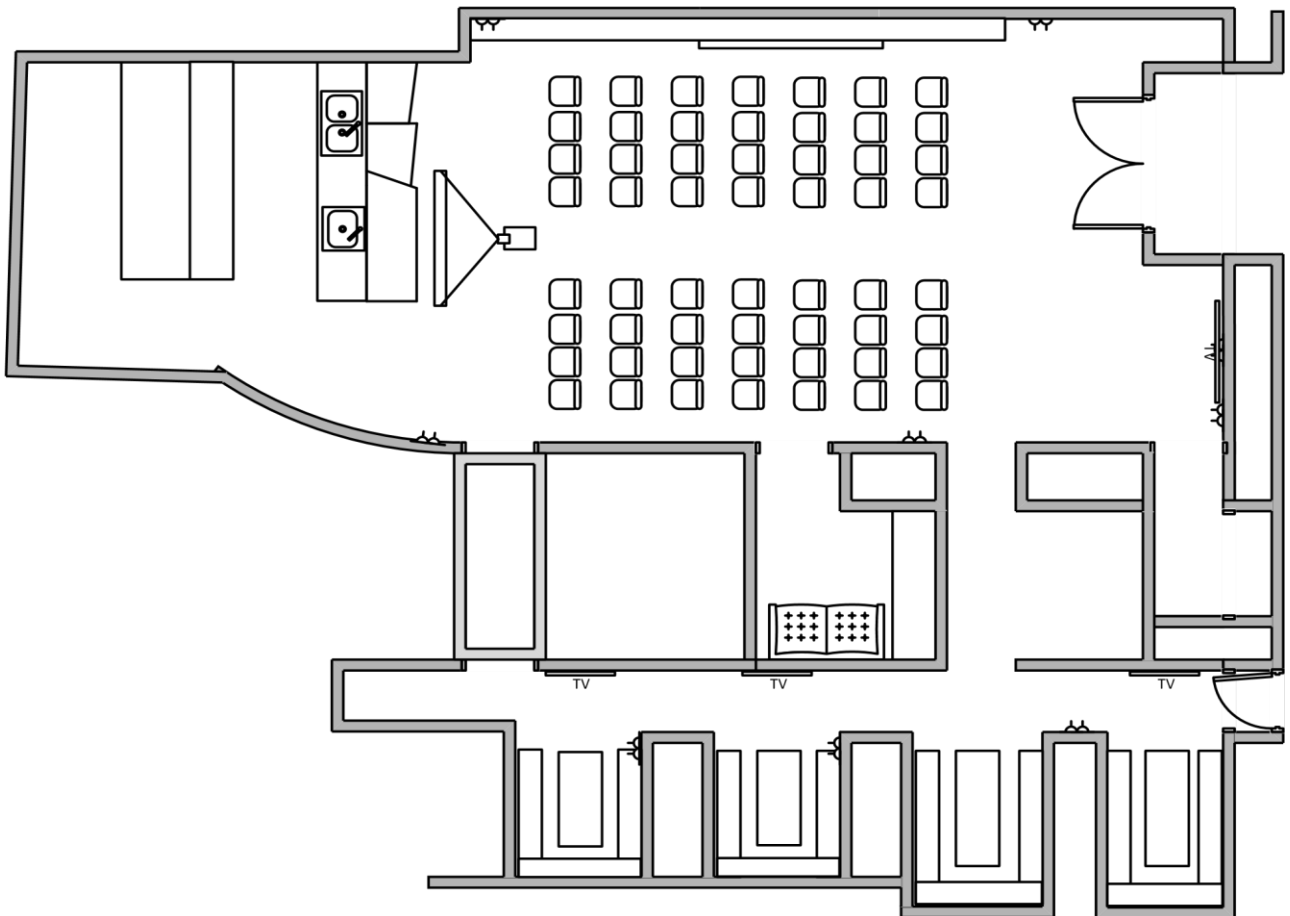

Abbey Hotel

BATH

Igloo

Theatre Style (with front projection)

Capacity: max 56

Drawing scale: 1:100

Features:

⌋ Double 13 amp

Igloo

6ft round tables

Capacity: max 36

Drawing scale: 1:100

Features:

 Double 13 amp